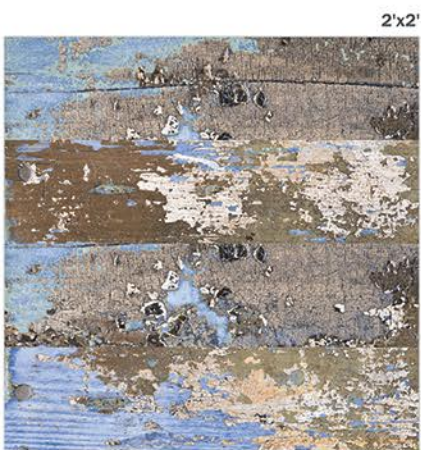

600X600MM VITRIFIED TILES

60X60CM VITRIFIED TILES / 24X24INCH VITRIFIED TILES

TERRANO WOOD IVORY

TERRANO WOOD

TOUCH WOOD

TERRANO WOOD IVORY (Random)

TERRANO WOOD (Random)

TOUCH WOOD (Random)

TIMBER BLUE

TIMBER BROWN

TIMBER GREEN

TIMBER BLUE (Random)

TIMBER BROWN (Random)

TIMBER GREEN (Random)