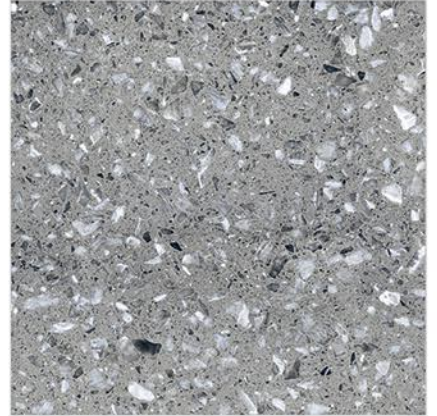

2'x2'

187 | **MARMOS GREEN**