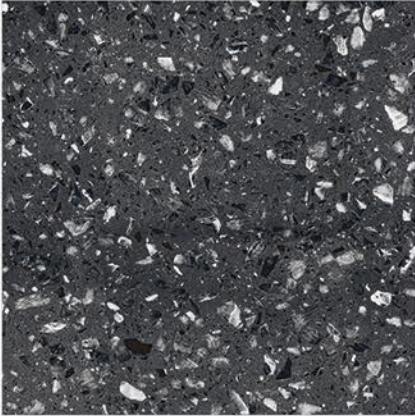

182 | SHELL LIGHT

183 | VENILA GREY

184 | VENILA IVORY

**GLOSSY**  
S E R I E S

NO. DE PREVIEW 173 | EMPRADOR BROWN

600X600MM VITRIFIED TILES  
60X60CM VITRIFIED TILES / 24X24INCH VITRIFIED TILES

2'x2'

185 | **MARMOS BLACK**