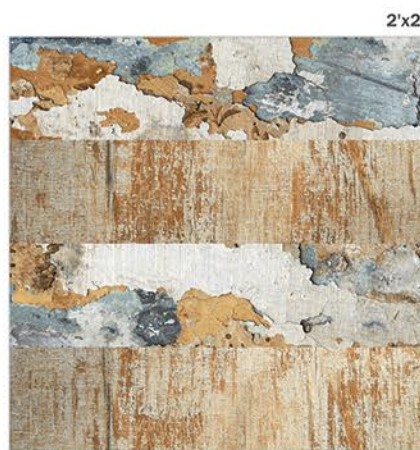

600X600MM VITRIFIED TILES

60X60CM VITRIFIED TILES / 24X24INCH VITRIFIED TILES

TERRANO WOOD IVORY

TERRANO WOOD

TOUCH WOOD

TERRANO WOOD IVORY (Random)

TERRANO WOOD (Random)

TOUCH WOOD (Random)

TIMBER BLUE

TIMBER BROWN

TIMBER GREEN

TIMBER BLUE (Random)

TIMBER BROWN (Random)

TIMBER GREEN (Random)